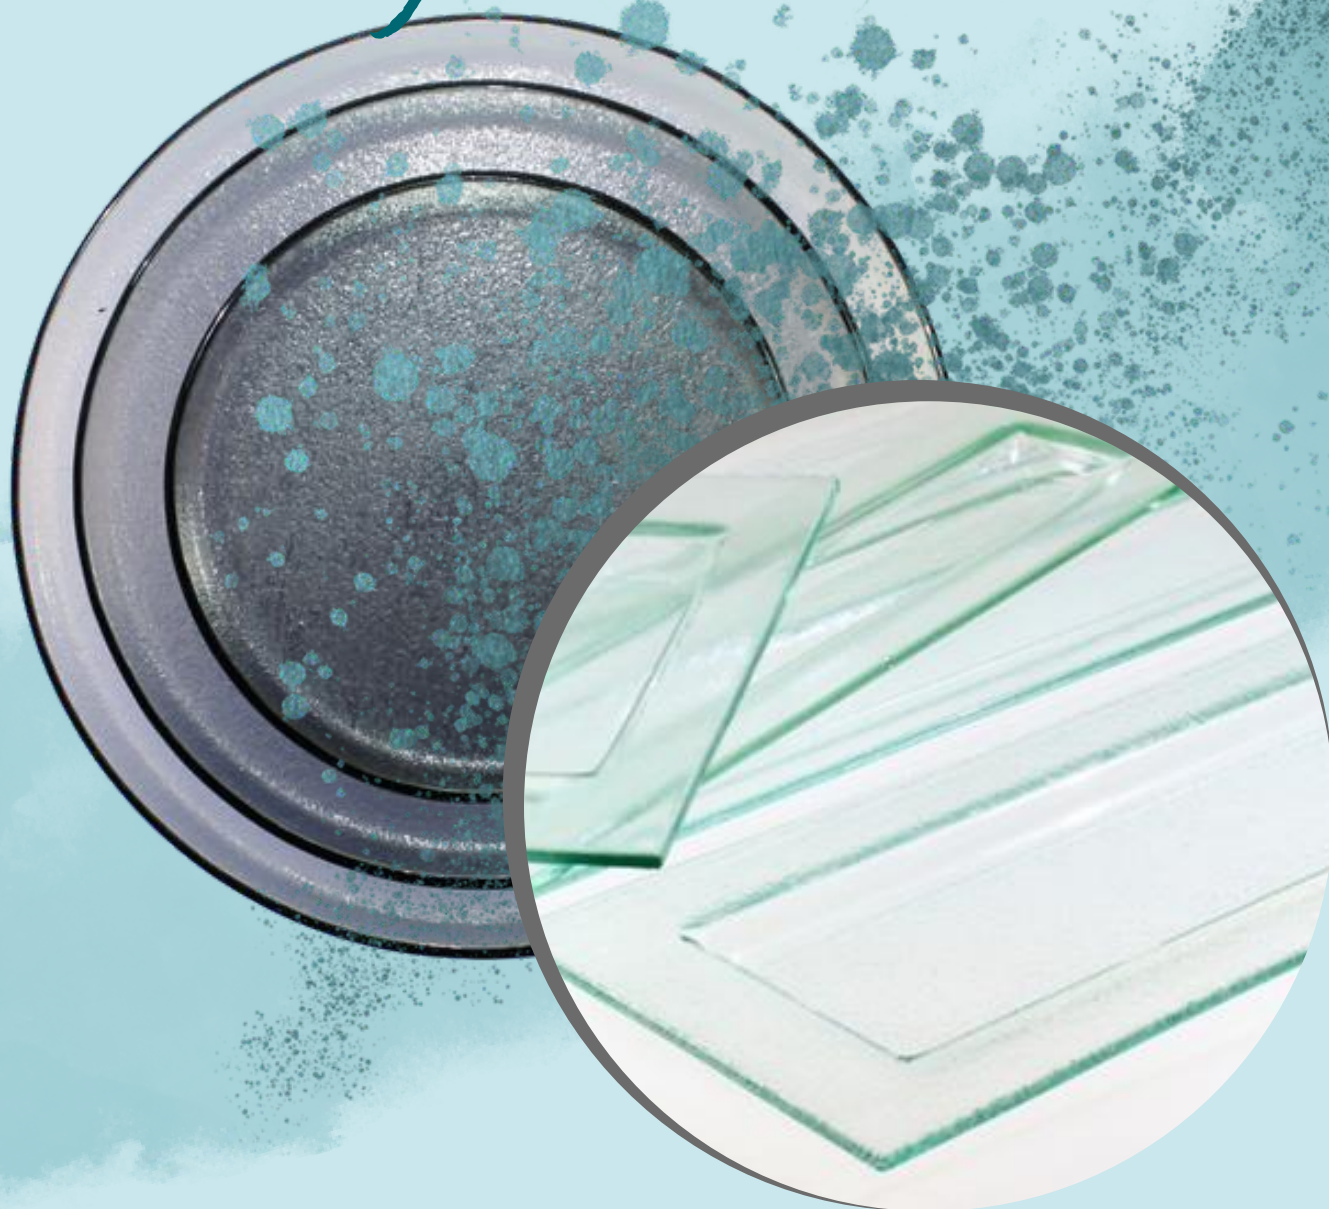

BDK-GLASS

Trays

2026

www.bdk.cz