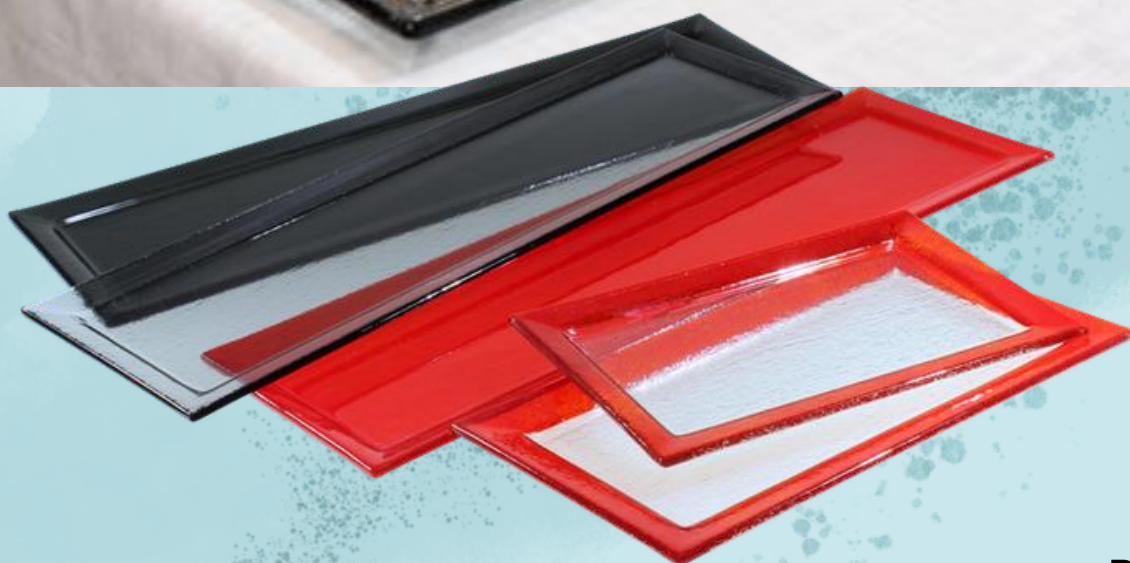

MAX GN Trays

Rozměr/size

26,5x16,3cm

32,5x17,6cm

53x16,2cm

Plates are available in solid glass color or decorated with colored frits.