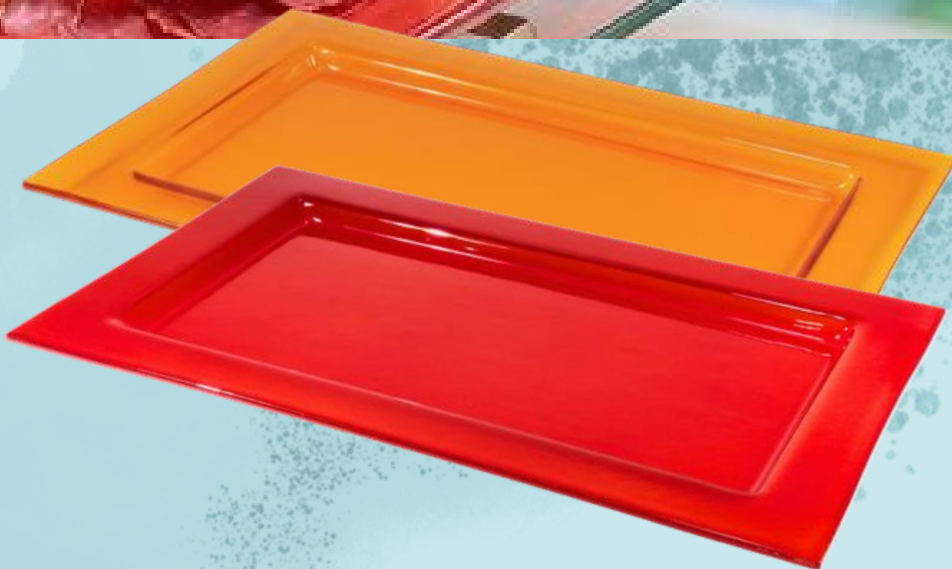

GN Colored Trays

GN Colored Trays

Rozměr/size

10,8x17,6cm

17,6x16,2cm

26,5x16,3cm

32,5x17,6cm

32,5x26,5cm

35,4x32,5cm

53x32,5cm

Plates are available in all colors from color swatch on page 3.