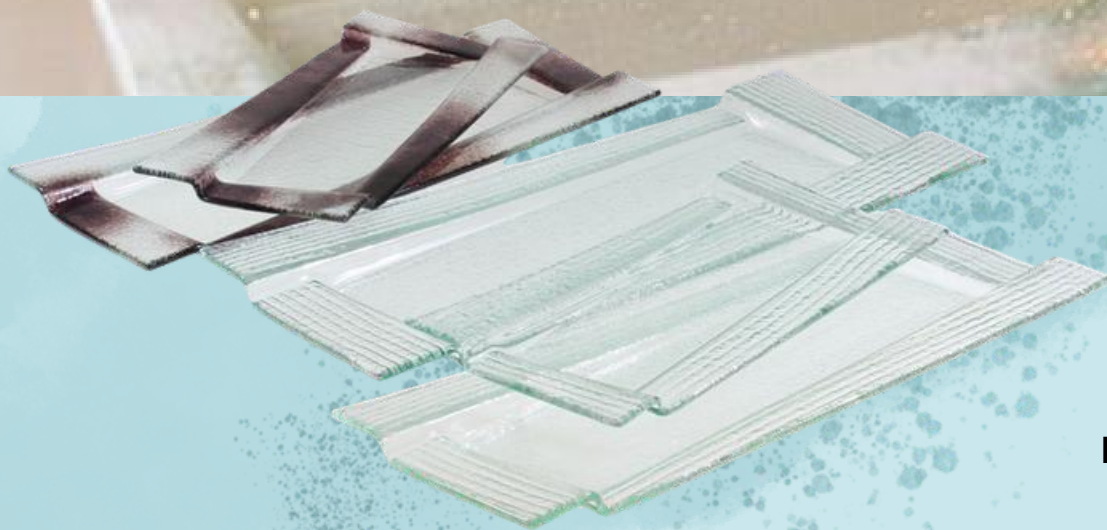

ZOOM Rectangle Trays

ZOOM Rectangle Trays

Rozměr/size

30x15cm

40x17cm

45x20cm

Plates are available in solid glass color or decorated with colored frits.