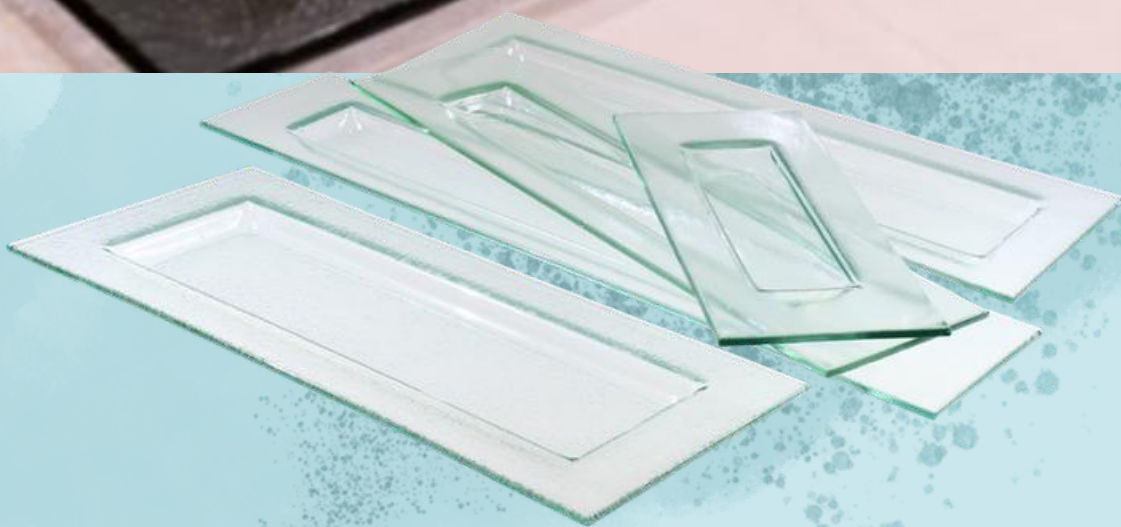

LONG Trays

LONG Trays

Rozměr/size

31x13cm

45x20cm

49x13cm

53x16cm

59x13cm

Plates are available in solid glass colors.