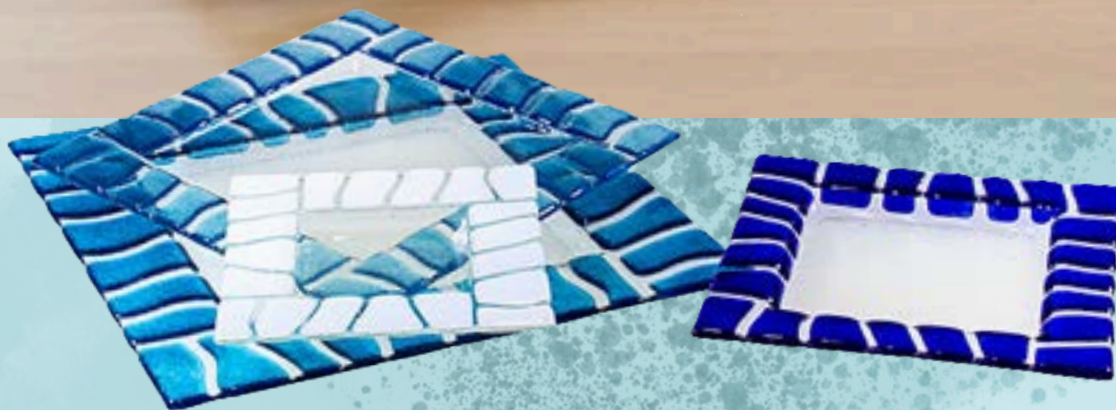

SAFARI Plates

Rozměr/size

13x13cm

16x16cm

20x20cm

25x25cm

31x31cm

Plates are available in all colors from color swatch on page 3.