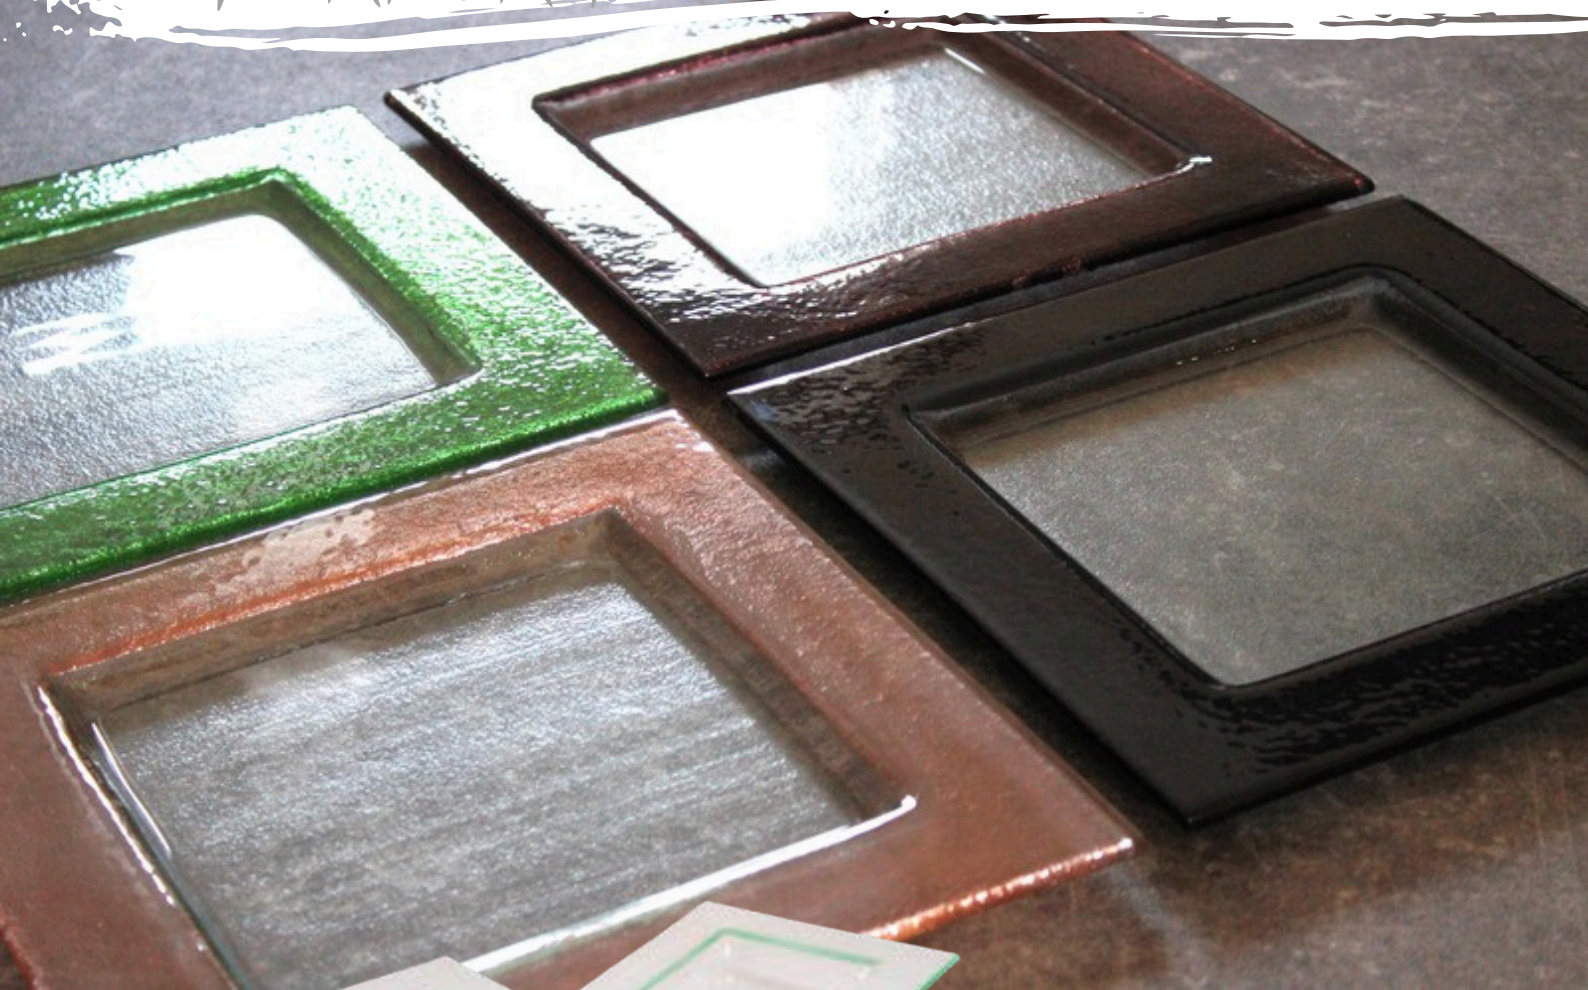

BORDER Plates

Rozměr/size

13x13cm

17x17cm

21x21cm - depth 3cm

25x25cm

31x31cm

Plates are available in solid glass color or decorated with colored frits.