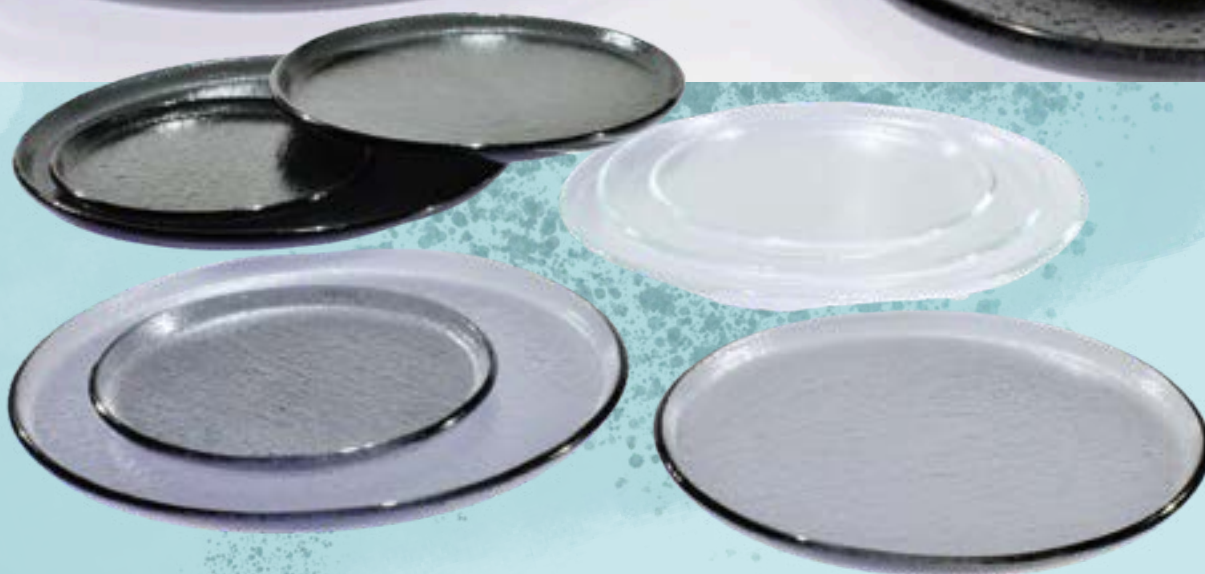

FUNNY Plates

Rozměr/size

Ø 17cm

Ø 22cm

Ø 26cm

Plates are available in solid glass color.